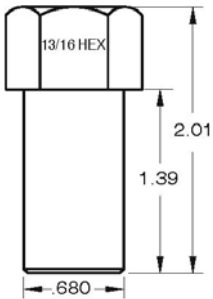

RETAIL	WHOLSALE		
	1 KIT	1 KIT	100 KITS

CLOSED

OPEN

GWD LUG KIT PART #	GWD LUG PN	SIZE	LENGTH	NUT TYPE	GWD PRINTED PRICE PER KIT	LESS 25% 1 SET	CASE / 10 SAME PART #	100 KITS 10 CASES OF 10 KITS
--------------------	------------	------	--------	----------	---------------------------	----------------	-----------------------	------------------------------