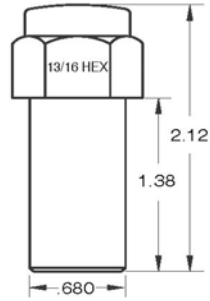

RETAIL	WHOLSALE		
	1 KIT	1 KIT	100 KITS

CLOSED

OPEN

GWD LUG KIT PART #	GWD LUG PN	SIZE	LENGTH	NUT TYPE	GWD PRINTED PRICE PER KIT	LESS 25% 1 SET	CASE / 10 SAME PART #	100 KITS 10 CASES OF 10 KITS
--------------------	------------	------	--------	----------	---------------------------	----------------	-----------------------	------------------------------